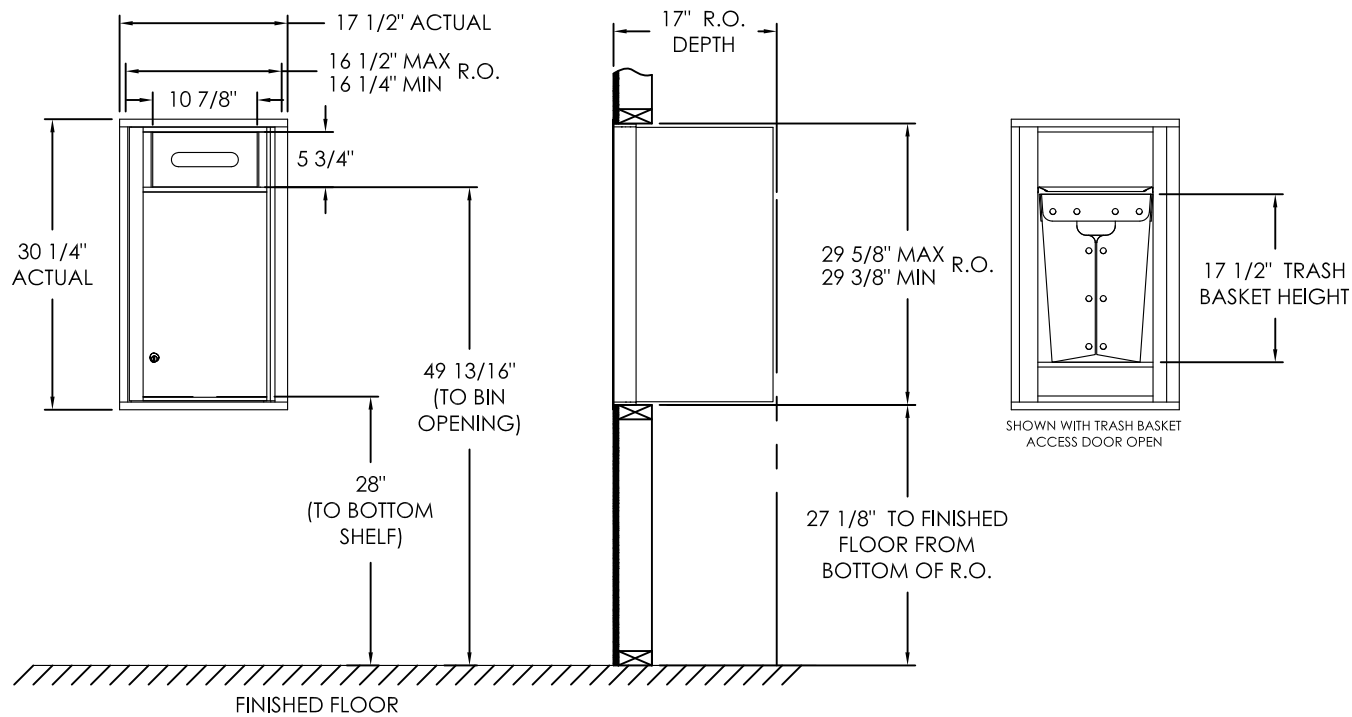

# versatile™ 4C Trash/Recycling Bin, 4C08S-BIN

## Notes:

1. 4C Trash / Recycling Bins are for private applications only / not USPS Approved.
2. Module may be recessed, surface, or pedestal mounted and coordinates with Florence versatile™ 4C mailbox modules, see installation manual for details.
3. Includes (1) trash/recycling compartment, (1) 10-gallon trash basket made of recycled plastic and customized to compartment (Note: trash bag furnished by others).