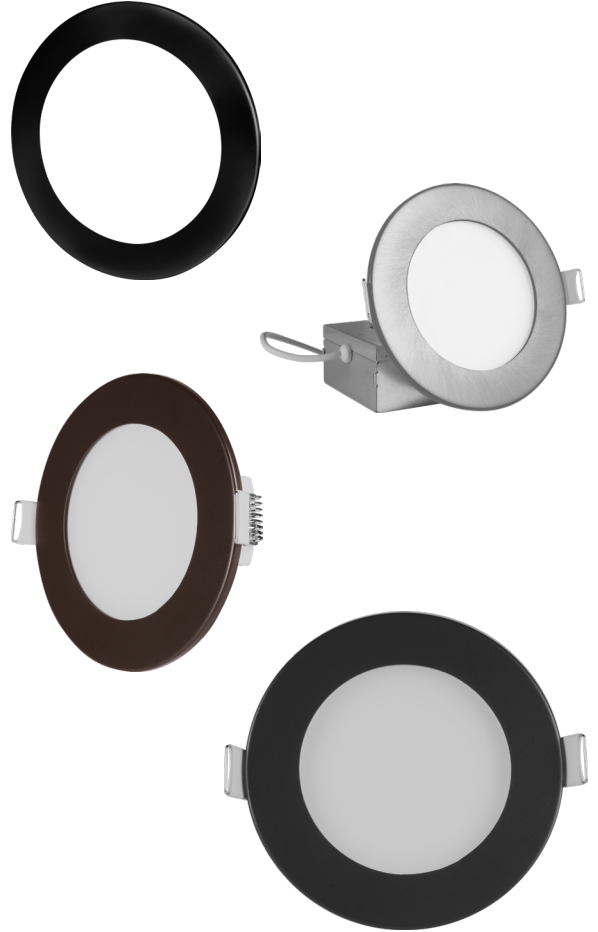

REL-TRIM

Color Trim Accessory for REL

Product Description

The color trims gives an additional decorative element to the REL fixtures. The simple tab system attaches the trim on to the face of REL Series downlights.

Construction

- Stamped steel
- Available in 4", 6", and 8" sizes
- Available in Black, Nickel, and Oil-Rubbed Bronze

Installation

- Align to face of fixture and bend tabs to secure
- Designed for REL Downlights

Compatible Fixtures

REL41120XXRD

REL61120XXRD

REL81120XXRD

Date

1 YEAR
WARRANTY

Ordering Information

Example: REL4-1-TR-RD-BK

Size	Color Trim
REL4-1-TR-RD	OB (Oil-Rubbed Bronze)
REL6-1-TR-RD	BK (Black)
REL8-1-TR-RD	NK (Nickel)

Specifications and dimensions subject to change without notice.