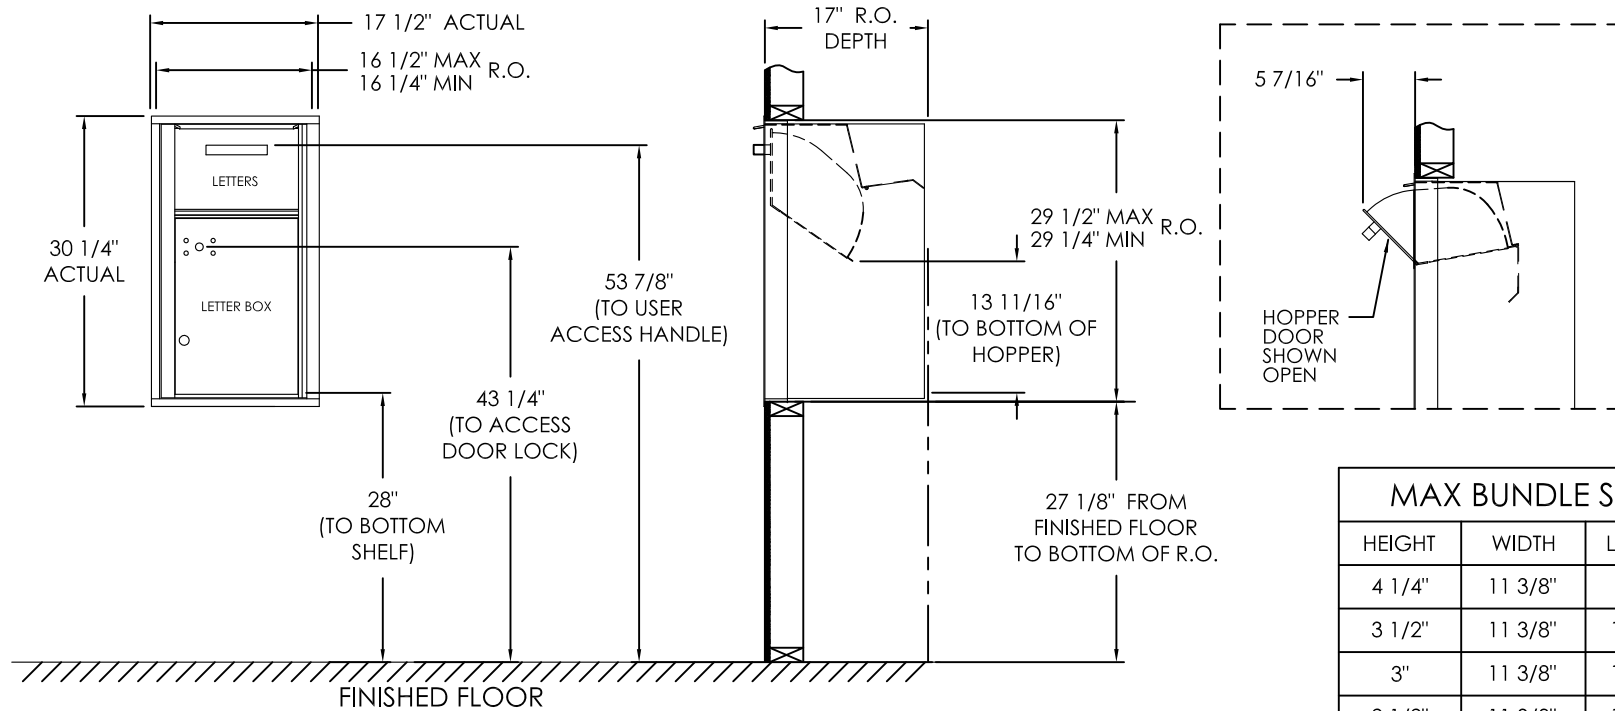

versatile™ 4C Collection Box, 4C08S-HOP

MAX BUNDLE SIZE		
HEIGHT	WIDTH	LENGTH
4 1/4"	11 3/8"	6 1/4"
3 1/2"	11 3/8"	11 1/2"
3"	11 3/8"	14 3/4"
2 1/2"	11 3/8"	14 3/4"

NOTES:

1. 4C Collection boxes are USPS Approved.
2. Module may be recessed, surface, or pedestal mounted and coordinates with Florence versatile™ 4C mailbox modules, see installation manual for details.
3. Collection Box compartment size is 13 11/16" H x 12" W x 15"D.

PRODUCT SERIES: VERSATILE™ 4C COLLECTION BOX

FLORENCE
CORPORATION

5935 Corporate Drive • Manhattan, KS 66503
 800.275.1747 • www.florencemailboxes.com

MODEL 4C08S-HOP	REV J
SCALE NONE	LAST REV DATE 07/01/19
DRAWING NUMBER 4C08S-HOPCS	DRAWN BY RAK