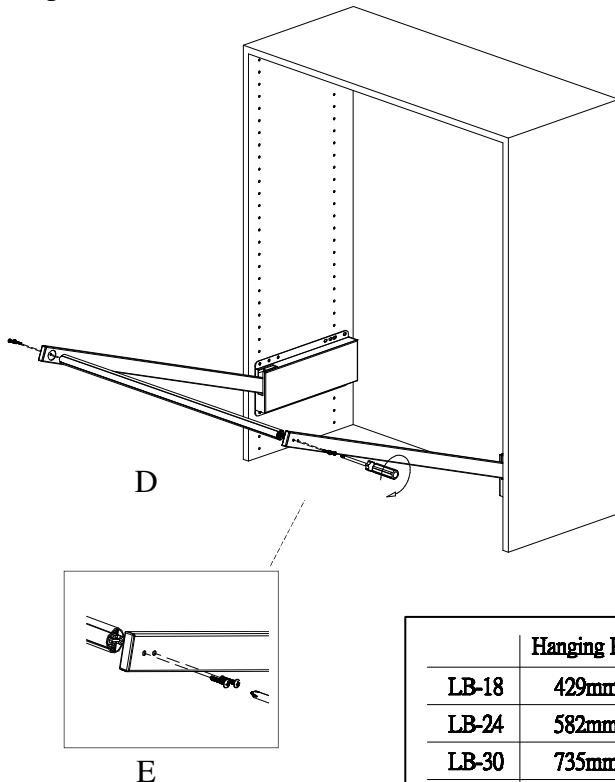

INSTALLATION INSTRUCTIONS

For Pull Down Closet Pole LB - 18SC / 24SC / 30SC / 36SC / 42SC / 48SC

A*1pair	B*8pcs	C*8pcs	D*1pc	E*4pcs	F*1pc	G*2pcs
						

Step 1:

Step 2:

Step 3:

Step 4:

	Hanging Pole Length
LB-18	429mm (16.9")
LB-24	582mm (22.9")
LB-30	735mm (28.9")
LB-36	888mm (34.9")
LB-42	1040mm (40.9")
LB-48	1192mm (46.9")