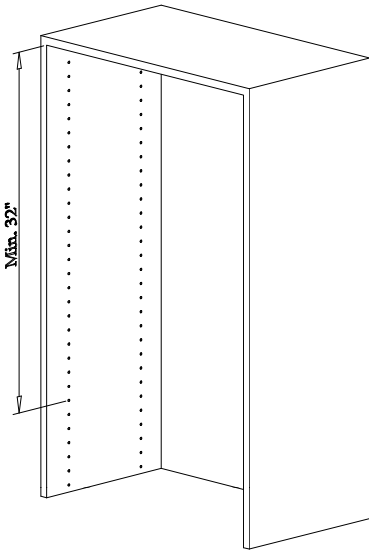

INSTALLATION INSTRUCTIONS

For Pull Down Closet Pole LB - 18SC / 24SC / 30SC / 36SC / 42SC / 48SC

A*1pair	B*8pcs	C*8pcs	D*1pc	E*4pcs	F*1pc	G*2pcs
						

Step 1:

Step 2:

Step 3:

Step 4:

	Hanging Pole Length
LB-18	429mm (16.9")
LB-24	582mm (22.9")
LB-30	735mm (28.9")
LB-36	888mm (34.9")
LB-42	1040mm (40.9")
LB-48	1192mm (46.9")