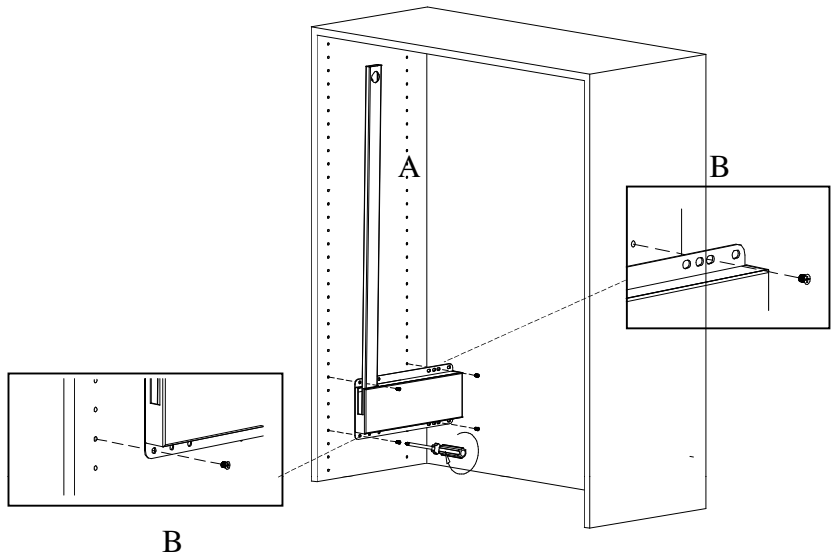

INSTALLATION INSTRUCTIONS

For Pull Down Closet Pole LB - 18SC / 24SC / 30SC / 36SC / 42SC / 48SC

A*1pair	B*8pcs	C*8pcs	D*1pc	E*4pcs	F*1pc	G*2pcs
						

Step 1:

Step 2:

Step 3:

Step 4:

	Hanging Pole Length
LB-18	429mm (16.9")
LB-24	582mm (22.9")
LB-30	735mm (28.9")
LB-36	888mm (34.9")
LB-42	1040mm (40.9")
LB-48	1192mm (46.9")