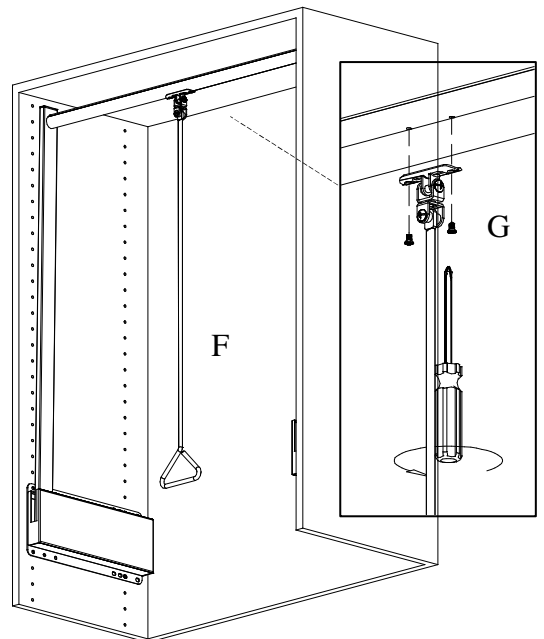

INSTALLATION INSTRUCTIONS

For Pull Down Closet Pole LB - 18SC / 24SC / 30SC / 36SC / 42SC / 48SC

A*1pair	B*8pcs	C*8pcs	D*1pc	E*4pcs	F*1pc	G*2pcs
						

Step 1:

Step 2:

Step 3:

Step 4:

	Hanging Pole Length
LB-18	429mm (16.9")
LB-24	582mm (22.9")
LB-30	735mm (28.9")
LB-36	888mm (34.9")
LB-42	1040mm (40.9")
LB-48	1192mm (46.9")