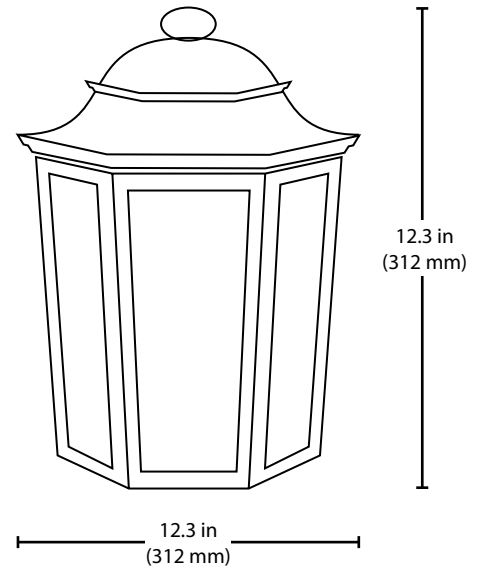

34098

12" LED Decorative Wall Mount

Product Description

The 34098 12" LED decorative wall mount is a perfect blend of architectural design forged with the durability of die-cast aluminum and the high performance of energy efficient illumination. This luminaire has a high lumen output of 1200 and offers a black powder coated finish. Creating an inviting exterior space as well as providing safety and security, this fixture is ideal for residential applications, patios, building entrances, schools, stairways, parking areas, walkways, and recreation areas.

Details

- Input Voltage: 120-277V
- Watts: 16W
- Lumens: 1200Lm
- Color Temp: 4000K
- Housing: Die-cast aluminum
- Finish: Black powder coat finish

Project _____

Catalog _____

Type _____

Date _____

Ordering Information